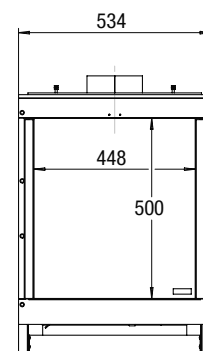

**DECORATION OPTIONS**

**Heating functionality**

Neer

**Flue material**

100/150

**Specifications**

**Exterior dimensions WxHxD in mm**

522 x 772 x 315

**Fire display WxHxD in mm**

448 x 500

**System**

Emberbed Burner

**Decoration**

Log set and White Pebble

**Back walls**

Back wall smooth steel