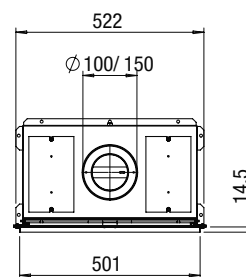

**DECORATION OPTIONS**

**Heating functionality**

Neer

**Flue material**

100/150

**Specifications**

**Exterior dimensions WxHxD in mm**

522 x 772 x 315

**Fire display WxHxD in mm**

448 x 500

**System**

Emberbed Burner

**Decoration**

Log set and White Pebble

**Back walls**

Back wall smooth steel