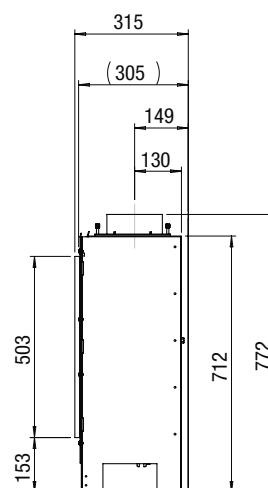

**DECORATION OPTIONS**

**Heating functionality**

Neer

**Flue material**

100/150

**Specifications**

**Exterior dimensions WxHxD in mm**

522 x 772 x 315

**Fire display WxHxD in mm**

448 x 500

**System**

Emberbed Burner

**Decoration**

Log set and White Pebble

**Back walls**

Back wall smooth steel